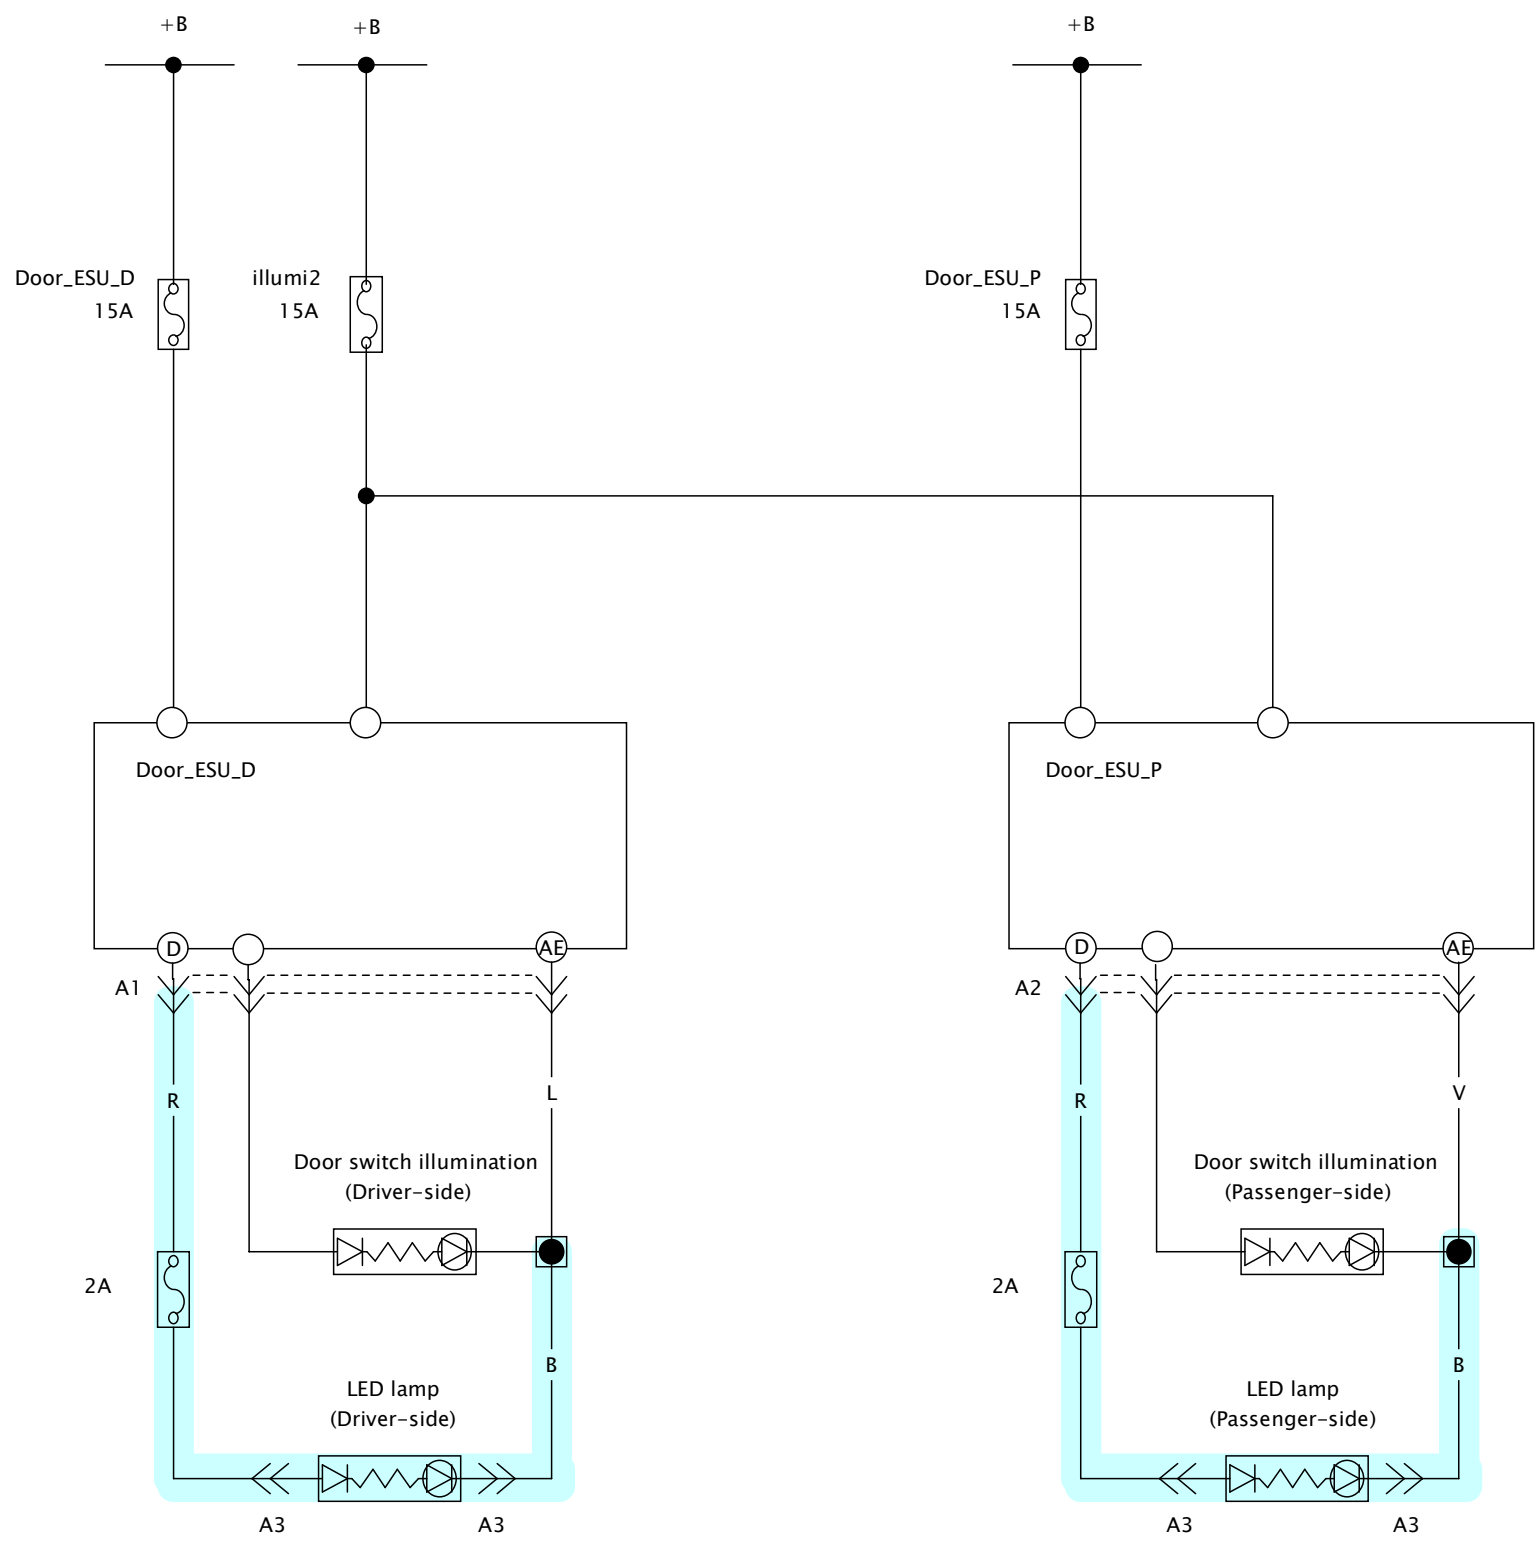

# CONNECTION DIAGRAM

## Ambient Lighting (Door pocket) for MAZDA MX-30 DR

\* Figure shows connectors viewed from harness side  
 \* Wire colours in connector figure are harness colours for wiring kit.